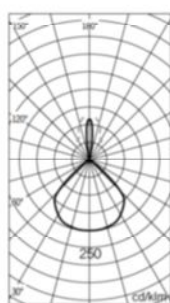

**SOURCE**

- Nominal LED efficacy up to 142lumen/Watt (4000K - 350mA - CRI>70 - T<sub>j</sub>=85°C).
- LED life time: >50000h with L80.

**INSTALLATION**

- Wall mounted.
- Waterproof grommet for single cable entry.

Schermo in PMMA per versione con fascio ellittico 7°x66°.  
PMMA screen for 7°x66° elliptical beam.

Schermo a filo per evitare l'accumulo di polvere.  
Flush, smooth screen to reduce dust collection on the surface.