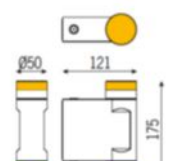

Driver LED incluso.
LED driver included.