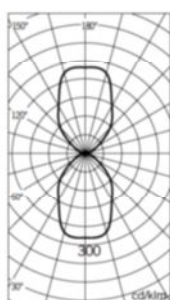

**SOURCE**

- Nominal LED efficacy up to 142lumen/Watt (4000K - 350mA - CRI>70 - T<sub>j</sub>=85°C).
- LED life time: >50000h with L80.

**INSTALLATION**

- Wall mounted.
- Waterproof grommet for single cable entry.

Schermo in PMMA per versione con fascio ellittico 7°x66°.  
PMMA screen for 7°x66° elliptical beam.

Schermo a filo per evitare l'accumulo di polvere.  
Flush, smooth screen to reduce dust collection on the surface.