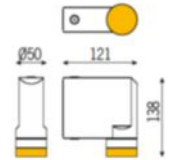

Driver LED incluso.
LED driver included.

Bidirezionale - Two-way illumination

Schermo in PMMA e in vetro.
PMMA and glass screen.

☐ 11