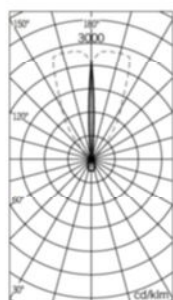

**SOURCE**

- Nominal LED efficacy up to 142lumen/Watt (4000K - 350mA - CRI>70 - T<sub>j</sub>=85°C).
- LED life time: >50000h with L80.

**INSTALLATION**

- Wall mounted.
- Waterproof grommet for single cable entry.

Schermo in PMMA per versione con fascio ellittico 7°x66°.  
PMMA screen for 7°x66° elliptical beam.

Schermo a filo per evitare l'accumulo di polvere.  
Flush, smooth screen to reduce dust collection on the surface.