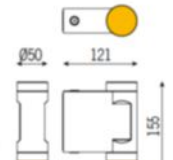

Driver LED incluso.
LED driver included.

Schermo in PMMA.
PMMA screen.

☐ 11