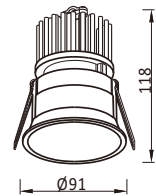

# VISI

Recessed spot light

.ies and .ldt files are available

Model	Source	Source Lumen (CRI>80,3000K)	Source Power	System Power	Beam Angle
SR-A058-ACDS		800LM	6W	7W	22° 36°
SR-A058-ADAA		1500LM	13W	16W	22° 36°
CRI	CCT	Voltage	Material	Cut-out 	Qty/Ctn
>80/>90	3000K 3500K 4000K 5000K	230V 50Hz	Aluminium	Ø78	48