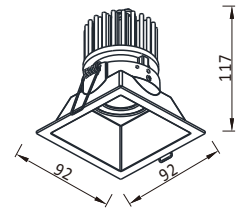

VISI

Recessed spot light

.ies and .ldt files are available

| Model | Source | Source Lumen (CRI>80,3000K) | Source Power | System Power | Beam Angle |
|--------------|---|-----------------------------|--------------|---|------------|
| SR-A089-ACDS |  | 800LM | 6W | 7W | 21° 35° |
| SR-A089-ADAA |  | 1500LM | 13W | 16W | 21° 35° |
| CRI | CCT | Voltage | Material | Cut-out  | Qty/Cn |
| >80/>90 | 3000K 3500K 4000K 5000K | 230V 50Hz | Aluminium | 86x86 | 18 |