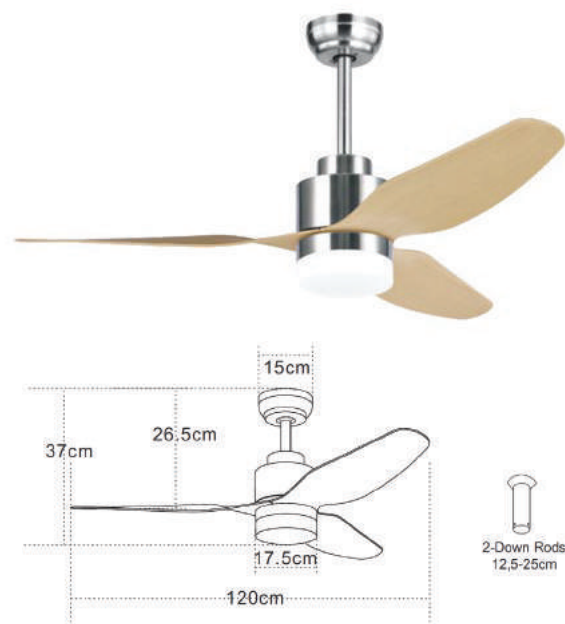

## Interior Lighting

### 19131 FAN

|                      |   |
|----------------------|---|
| Build in Led:        | 18W LED, 3000K-4000K-6000K<br>100Lumen/W              |
| Voltage:             | 220-240V  |
| Operating Frequency: | 50/60HZ   |
| Special Feature:     | 5-Speed Remote Control                                |
| Class:               | I   |
| Motor:               | DC Motor  |
| Night Mode:          | Time Setting 1H/4H/8H                                 |
| Height:              | H:37-49.5cm<br>2 Down Rod<br>(Tube:12.5-25cm)         |
| Diameter:            | 47"Ø120cm   |
| Material:            | Metal-Acrylic-ABS                                     |
| Air Flow:            | 156,3 m <sup>3</sup> min/ summer & winter<br>function |
| Available Color:     | Chrome Matt-Maple Blades                              |
| Net weight:          | 7 kg  |

## Description

Metal - ABS Fan with 5 Speeds Remote control, DC Motor and 18W LED Lamp with Acrylic cover.

5213007836618

PRODUCT DATA SHEET