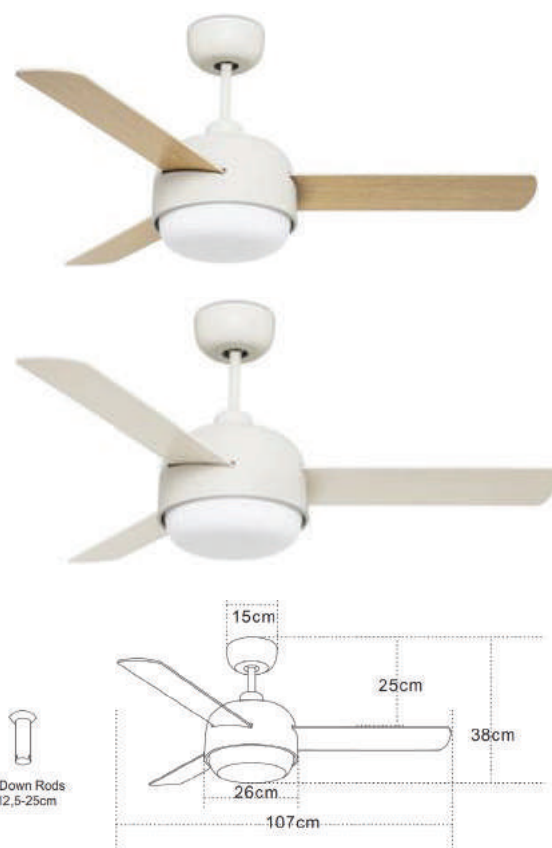

Interior Lighting

19132 FAN

Buld in Led:	18W LED, 3000K-4000K-6000K 100Lumen/W
Voltage:	220-240V
Operating Frequency:	50/60HZ
Special Feature:	3-Speed Remote Control
Class:	I
Motor:	AC Motor
Night Mode:	Time Setting 1H/2H/4H/8H
Height:	H:38-50.5cm 2 Down Rod (Tube:12.5-25cm)
Diameter:	42" Ø107cm
Material:	Metal-Glass-Plywood (MDF)
Air Flow:	144 m ³ min/ summer
Available Color:	White-Double Face Blades (Maple Wood - White)
Net weight:	8 kg

Description

Metal - Plywood (MDF) Fan with 3 Speeds Remote control, AC Motor and 18W LED Lamp with glass cover.

5213007836625

PRODUCT DATA SHEET