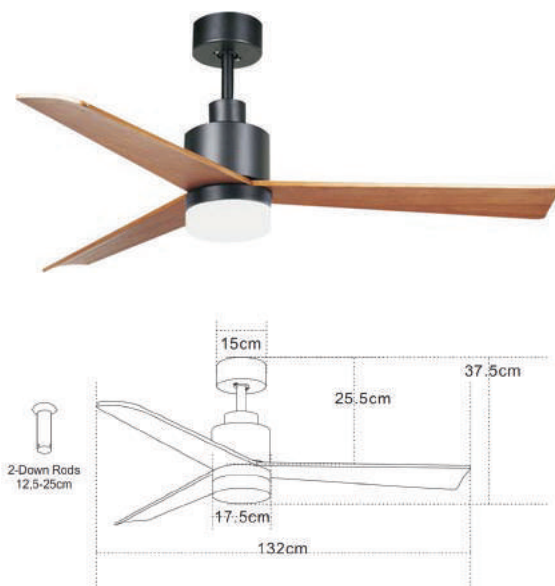

Interior Lighting

19135 FAN

Bulb:	15W LED, 3000K-4000K-6000K 100Lumen/W
Voltage:	220-240V
Operating Frequency:	50/60HZ
Special Feature:	3-Speed Remote Control
Class:	I
Motor:	AC Motor
Night Mode:	Time Setting 1H/2H/4H/8H
Height:	H:37.5-50cm 2 Down Rod (Tube:12.5-25cm)
Diameter:	52" Ø132cm
Material:	Metal-Acrylic-Wood
Air Flow:	175.3 m ³ min/summer function
Available Color:	Black Matt-Cherry Wood Blades
Net Weight:	9 kg

Description

Metal - Wood Fan with 3 Speeds Remote control, AC Motor and 15W LED Lamp with Acrylic cover.

5213007836656

PRODUCT DATA SHEET