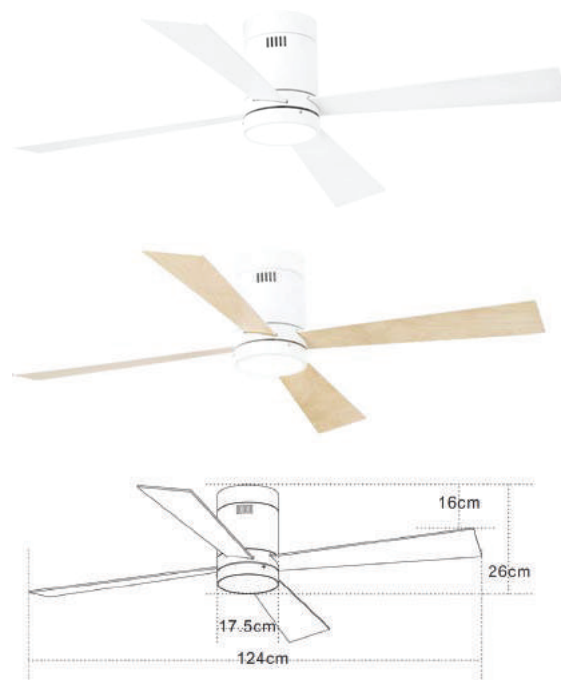

## Interior Lighting

### 19137 FAN

Bulb:	15W LED, 3000K-4000K-6000K 100Lumen/W
Voltage:	220-240V
Operating Frequency:	50/60HZ
Special Feature:	3-Speed Remote Control
Class:	I
Motor:	AC Motor
Night Mode:	Time Setting 1H/2H/4H/8H
Height:	H:26cm
Diameter:	49"Ø124cm
Material:	Metal-Acrylic-Plywood (MDF)
Air Flow:	168 m <sup>3</sup> min /summer fuction
Available Color:	White Matt-Double Face Blades (Maple Wood - White)
Net weight:	7 kg

## Description

Ceiling metal - Plywood (MDF) Fan with 3 Speeds Remote control, AC Motor and 15W LED Lamp with Acrylic cover.

5213007836670

PRODUCT DATA SHEET