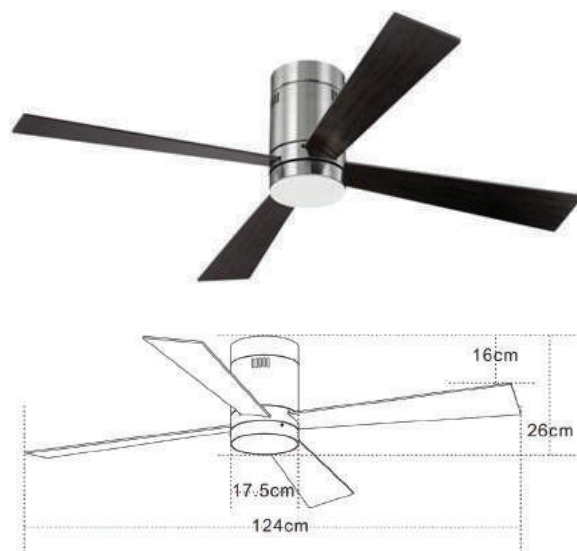

## Interior Lighting

### 19138 FAN

Bulb:	15W LED, 3000K-4000K-6000K 100Lumen/W
Voltage:	220-240V
Operating Frequency:	50/60HZ
Special Feature:	3-Speed Remote Control
Class:	I
Motor:	AC Motor
Night Mode:	Time Setting 1H/2H/4H/8H
Height:	H:26cm
Diameter:	49"Ø124cm
Material:	Metal-Acrylic-Plywood (MDF)
Air Flow:	168 m <sup>3</sup> min /summer function
Available Color:	Chrome Matt-Brown Wood Blades
Net weight:	7 kg

## Description

Ceiling metal - Plywood (MDF) Fan with 3 Speeds Remote control, AC Motor and 15W LED Lamp with Acrylic cover.

5213007836687

PRODUCT DATA SHEET