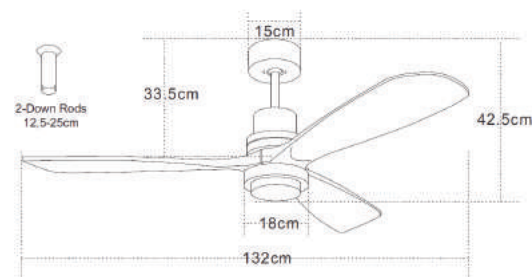

## Interior Lighting

### 19141 FAN

Bulb:	15W LED, 3000K-4000K-6000K 100Lumen/W
Voltage:	220-240V
Operating Frequency:	50/60HZ
Special Feature:	5-Speed Remote Control
Air Flow:	156,3 m <sup>3</sup> min
Class:	I
Night Mode:	Time Setting 1H/2H/4H/8H
Height:	H:42.5-55cm 2 Down Rod (Tube:12.5-25cm)
Diameter:	52" Ø132cm
Material:	Metal-Glass-Wood
Air Flow:	156,3 m <sup>3</sup> min/summer & winter function
Available Color:	Black Matt-Natural Wood Blades
Net Weight:	8 kg

## Description

Metal - Wood Fan with 5 Speeds Remote control, DC Motor and 15W LED Lamp with Glass cover.

5213007836717

PRODUCT DATA SHEET