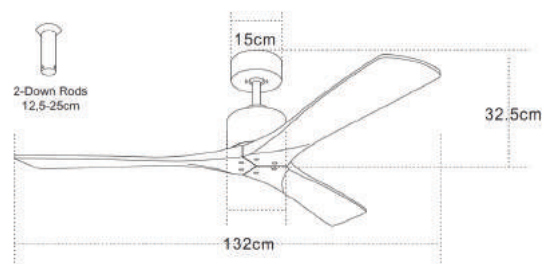

Interior Lighting

19142 FAN

Bulb:	Without Light
Voltage:	220-240V
Operating Frequency:	50/60HZ
Special Feature:	3-Speed Remote Control
Class:	I
Motor:	AC Motor
Night Mode:	Time Setting 1H/2H/4H/8H
Height:	H:32.5-45cm 2 Down Rod (Tube:12.5-25cm)
Diameter:	52" Ø132cm
Material:	Metal-Wood
Air Flow:	145 m ³ min/summer function
Available Color:	Chrome Matt-Natural blades
Net weight:	7 kg

Description

Metal - Wood Fan with 3 Speeds Remote control and AC Motor.

5213007836724

PRODUCT DATA SHEET