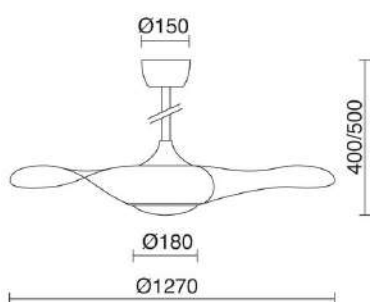

CEFIRO 637A-WL90B-07

Fan CEFIRO LED SMD 18W 3000K Red

Family CEFIRO ceiling fans are an ideal solution for indoor illuminate homes, hotels or shops, while we provides ventilation. CEFIRO designed chrome color and with an overall diameter of 127 cm in operation. This fan lamp has been manufactured using a mixture of steel, polycarbonate and technopolymer and three powers. In addition, fans CEFIRO include remote and transparent red finish that supply contemporary design in the decoration of interior spaces. Moreover, an LED luminaire CEFIRO is so well known for its efficiency and versatility, as it can be configured in two heights (40 or 50 cm total).

GENERAL DATA

Category	Ceiling fans
Family	Cefiro
Finish	[07] Red
Location	Indoor
Installation	Ceilling
Body material	Steel
Diffuser material	Opal polycarbonate
Blade material	Technopolymer
ETIM class	EC000532
EAN	8435256534405

LIGHT SOURCES AND BEAMS

Sources	LED SMD 18W max. 1800lm 3000K
Beam	Direct symmetric

TECHNICAL DATA

Dimensions	Height x Height 2 x Width (mm): 400 x 500 x 1270
IP	IP20
Protection class	Class I
Frequency	50/60 Hz
Input voltage	220-240V AC V
Auxiliary gear	Electronic
Weight	9.3 Kg
ECORAE category I	LED-C
Fan blades	3
Fan control	Remote control
Fan wattages	18W, 48.6W, 90.7W

NOTES

- *2 heights (40 or 50cm total) with two rods included
- *Transparent red finishing

CEFIRO 637A-WL90B-07

Fan CEFIRO LED SMD 18W 3000K Red

COMPLEMENTARY IMAGES