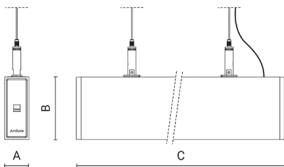

RIGO31

performance

Arcluce Code **0213056A-930-11**

Ex Code

Code EAN **8054378375651**

Technical information

Light source: LED, 3000K, CRI>90

Indirect light source: LED, 3000K

Luminaire efficacy: 117lm/W

Luminaire: 51W , 5950lm

LED life time: > 60000h - L80 - B20 (Ta 25°C)

High colour consistency: < 3 SDCM

Power supply: 220-240V 50/60Hz

Wiring: ON/OFF

Optics: elliptic 110°x85°

Indirect Optic: ultra wide flood 100°

Color: White - 11

Weight: 3.24 kg

Size:
A: 36mm
B: 92mm
C: 1137mm

Appliance

- Extruded aluminium body.
- End caps made of die-cast aluminium with magnetic fixing.
- Polyester powder paint resistant to UV rays.
- Transparent microprismatic polycarbonate or opal screen.
- High quality LED sources characterized according to IES TM-30, with high color consistency <3SDCM and long useful life >60000 hours at L80.

Installation

- Suspended installation.
- Steel cable 1.5m for suspension.
- Cable cup with transparent power cable included.

Note

- Available versions with Casambi and other modern control systems, for more information see "Light controls" section.
- END CAPS AND SUSPENSION KIT INCLUDED.

Norm

- It complies with standards EN 60598-1 and EN 60598-2-2.